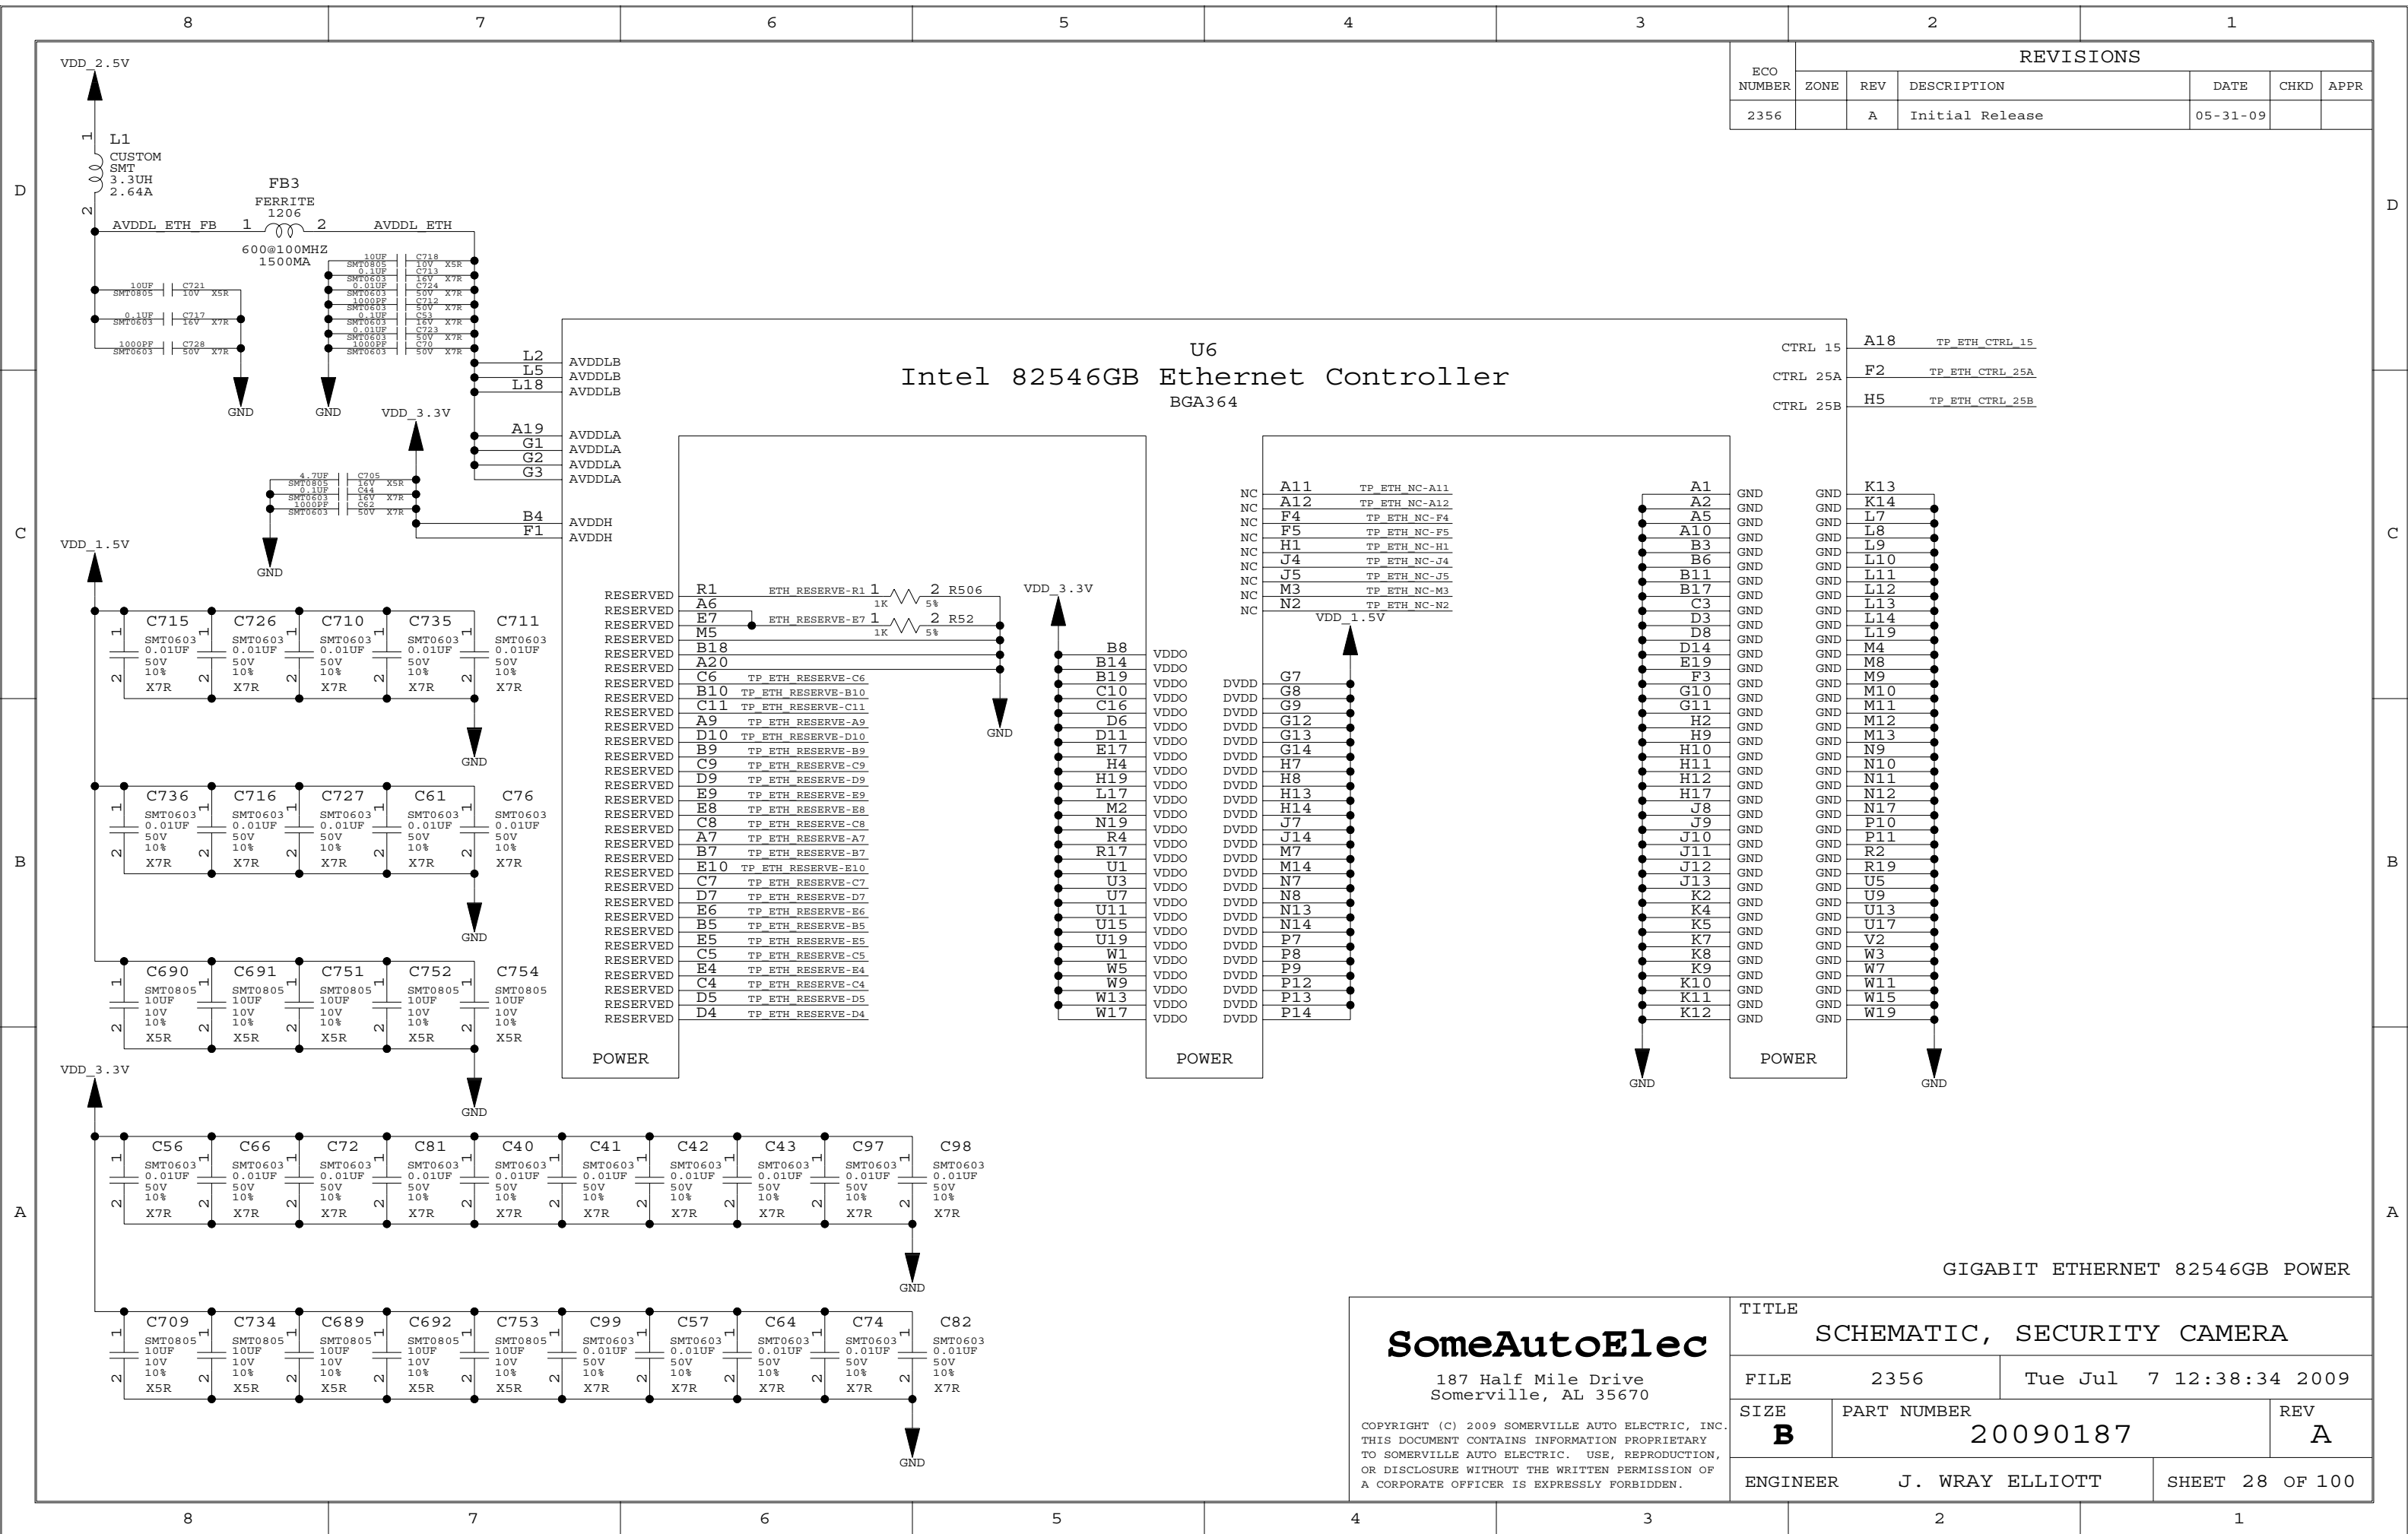

ECO NUMBER	REVISIONS					
	ZONE	REV	DESCRIPTION	DATE	CHKD	APPR
2356		A	Initial Release	05-31-09		

GIGABIT ETHERNET 82546GB POWER

SomeAutoElec
 187 Half Mile Drive
 Somerville, AL 35670

COPYRIGHT (C) 2009 SOMERVILLE AUTO ELECTRIC, INC. THIS DOCUMENT CONTAINS INFORMATION PROPRIETARY TO SOMERVILLE AUTO ELECTRIC. USE, REPRODUCTION, OR DISCLOSURE WITHOUT THE WRITTEN PERMISSION OF A CORPORATE OFFICER IS EXPRESSLY FORBIDDEN.

TITLE				SCHEMATIC, SECURITY CAMERA	
FILE	2356	Tue Jul 7 12:38:34 2009			
SIZE	B	PART NUMBER	20090187		REV
ENGINEER		J. WRAY ELLIOTT		SHEET 28 OF 100	