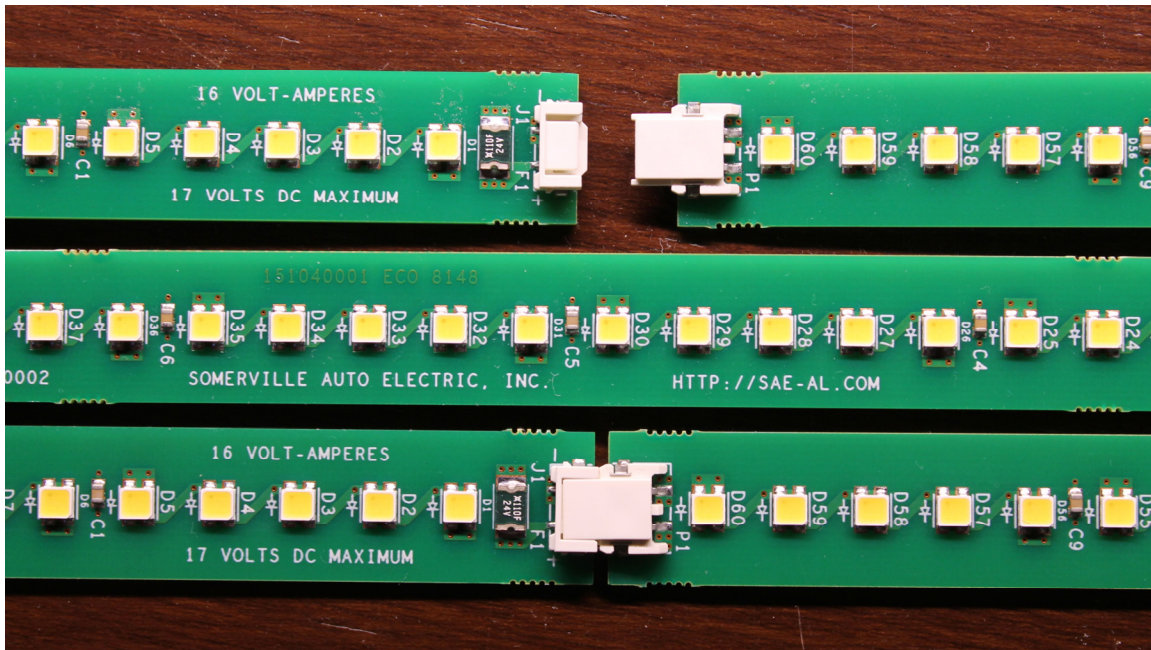

Somerville Auto Electric, Inc.

3500K/3750K/4000K CCT Neutral White LED Light Strip

Use

Kitchen Counter Top Illumination, Mounted Under Cabinet

24 inch/48 inch Fluorescent Bulb Replacement

Assembly Part Number

The following items are available for purchase.

151043502	3500K CCT Neutral White LED Light Strip
151043752	3750K CCT Neutral White LED Light Strip
151044002	4000K CCT Neutral White LED Light Strip

Other configurations are orderable, built with specific Correlated Color Temperature (CCT) LEDs ranging from 3000K (Warm White) to 8000K (Cool White).

Specifications

Voltage: 16.67 VDC typical; 17.5 VDC maximum

Current: 1.0 Amp maximum

Assembly Dimensions (L x W x H) 21.52 x 0.63 x 0.18 (inches)

Accessories

AC-DC Power Supply (CUI Inc. SWI25-15-N-P5)

Cable Assembly (SomeAutoElec 20025)